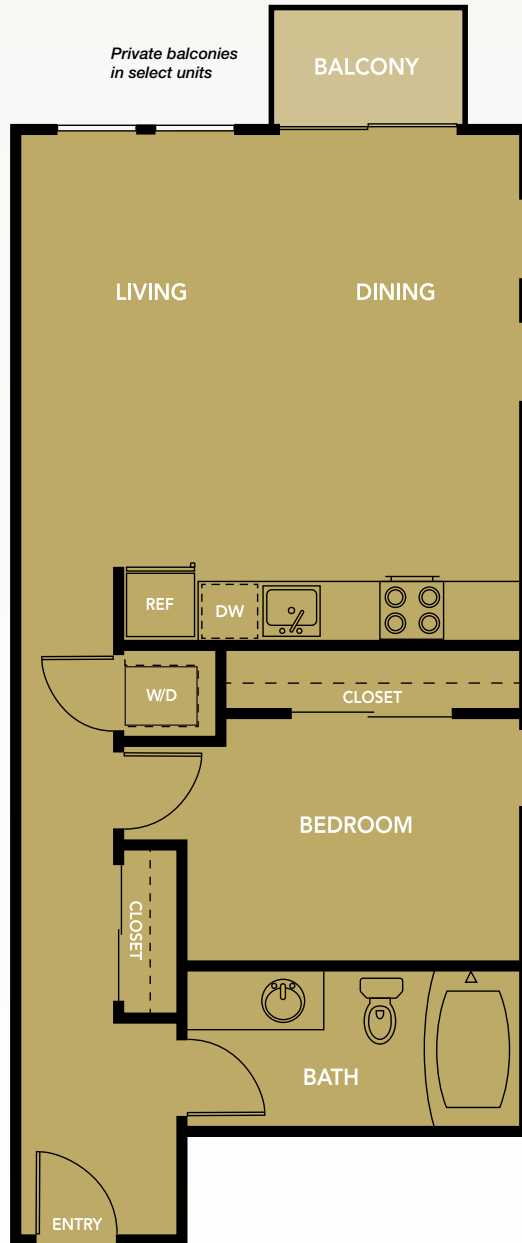

# THE SUMMIT

ONE BEDROOM, ONE BATH | 713-737 SQUARE FEET (C2)

1050 James Street, Seattle, WA 98104

206.467.2679

[www.Lexingtonseattle.com](http://www.Lexingtonseattle.com)