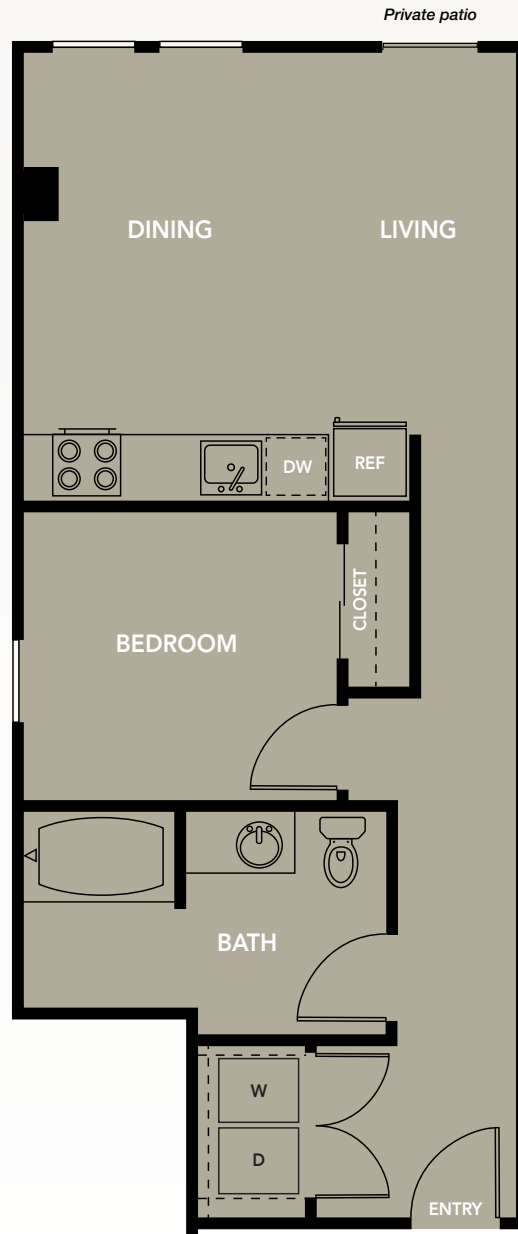

THE MARION

ONE BEDROOM, ONE BATH | 706 SQUARE FEET (C1/A)

1050 James Street, Seattle, WA 98104

206.467.2679

www.Lexingtonseattle.com