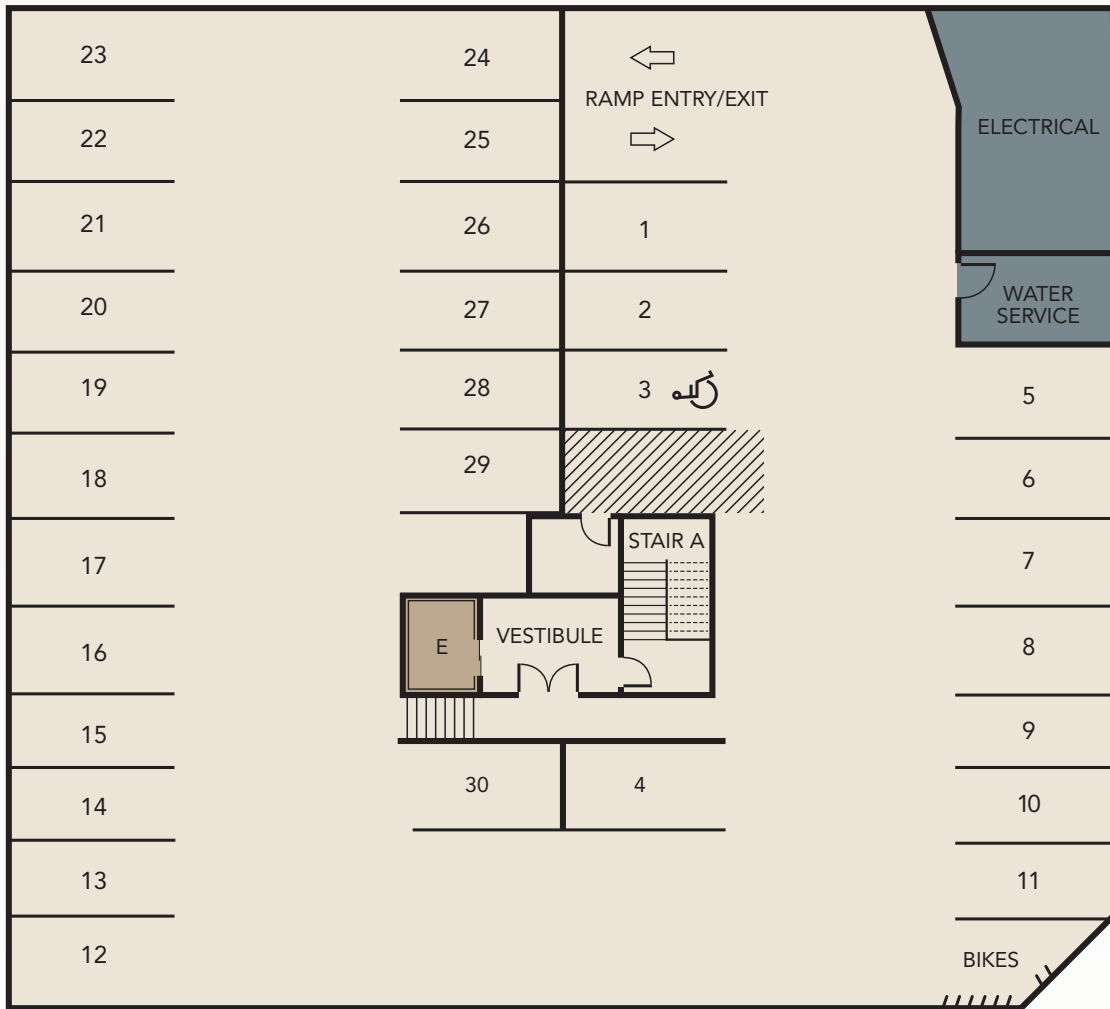

LEVEL P1

1050 James Street, Seattle, WA 98104

206.467.2679

www.Lexingtonseattle.com