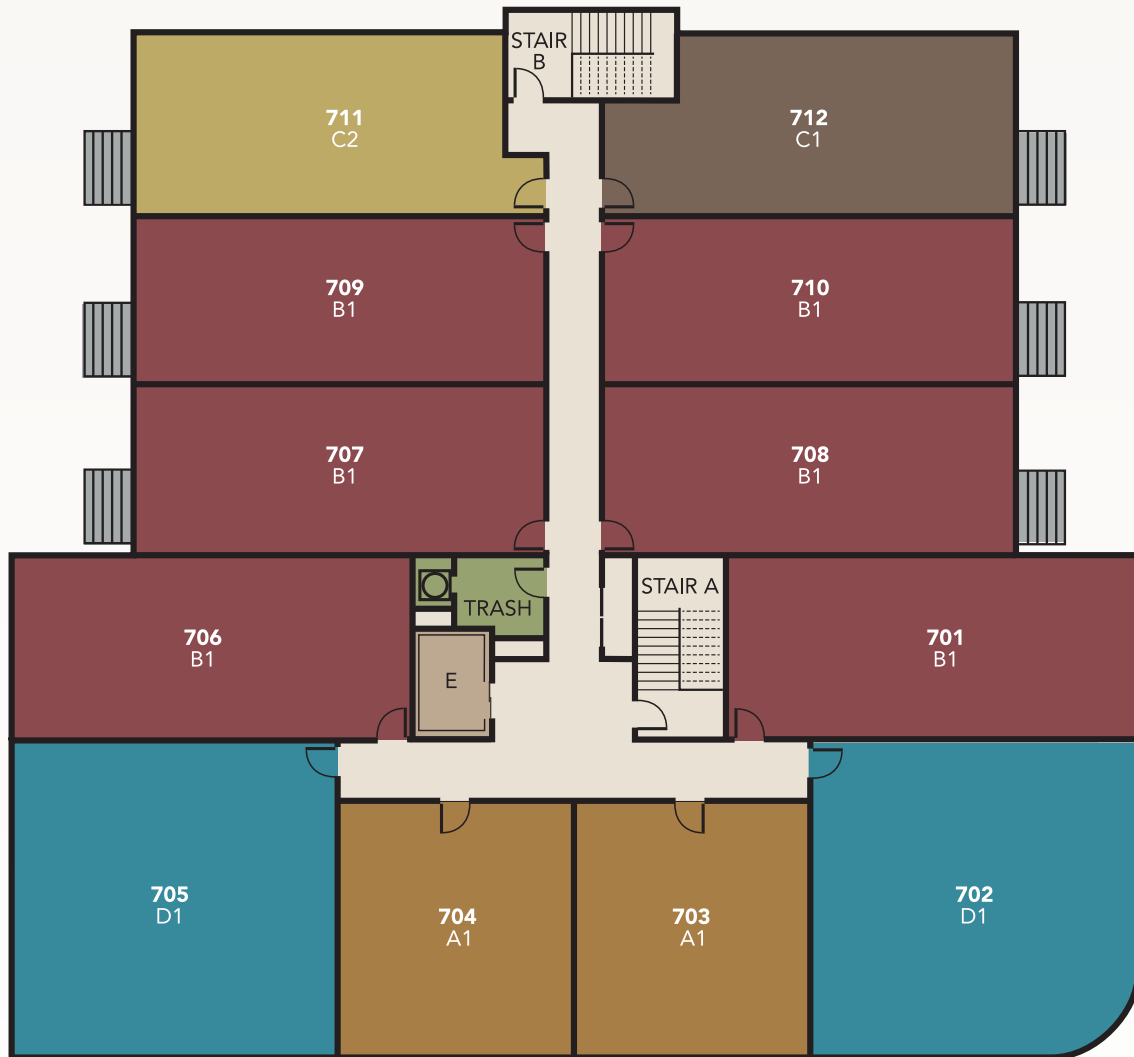

LEVEL 7

1050 James Street, Seattle, WA 98104

206.467.2679

www.Lexingtonseattle.com