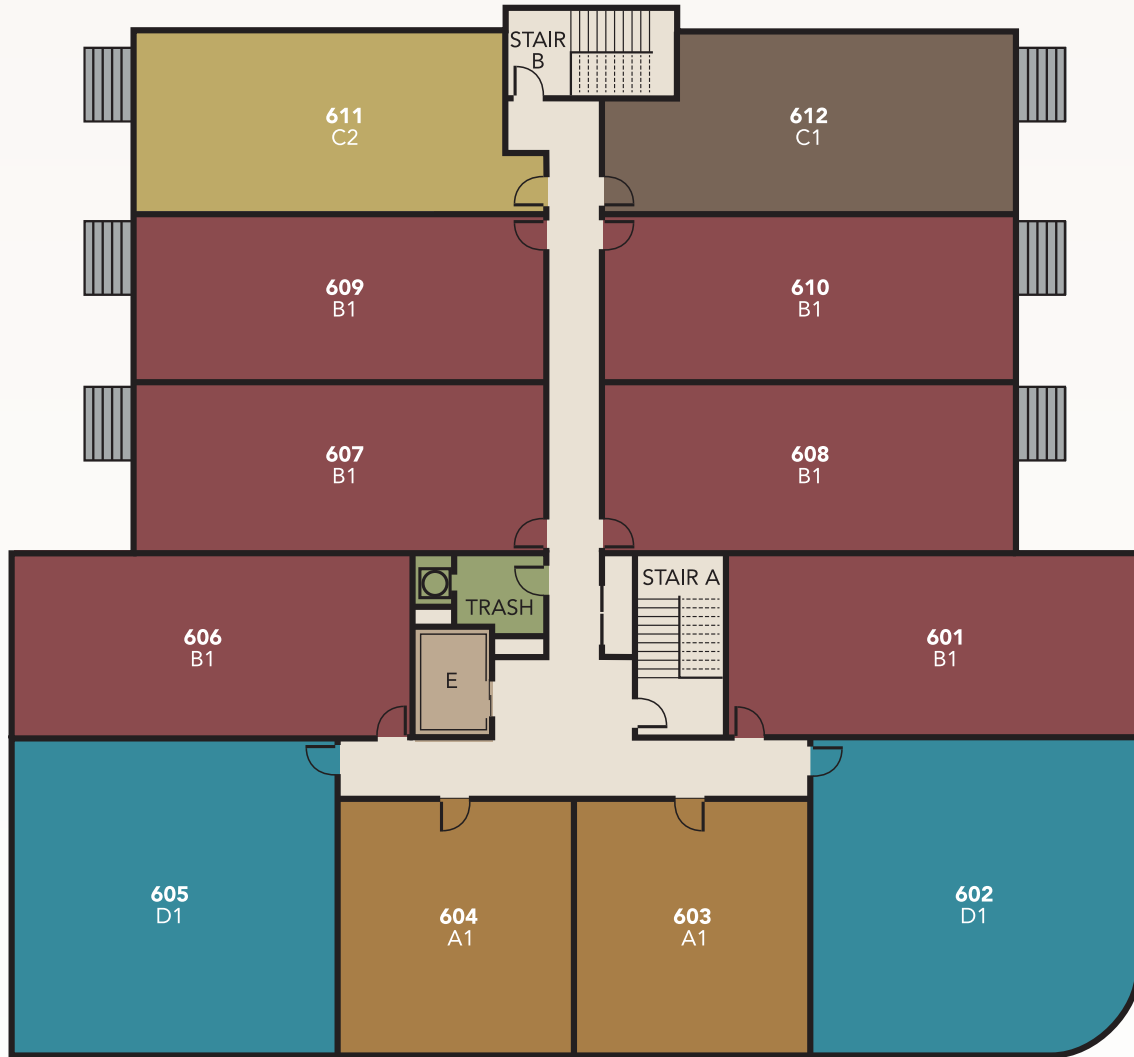

LEVEL 6

1050 James Street, Seattle, WA 98104

206.467.2679

www.Lexingtonseattle.com