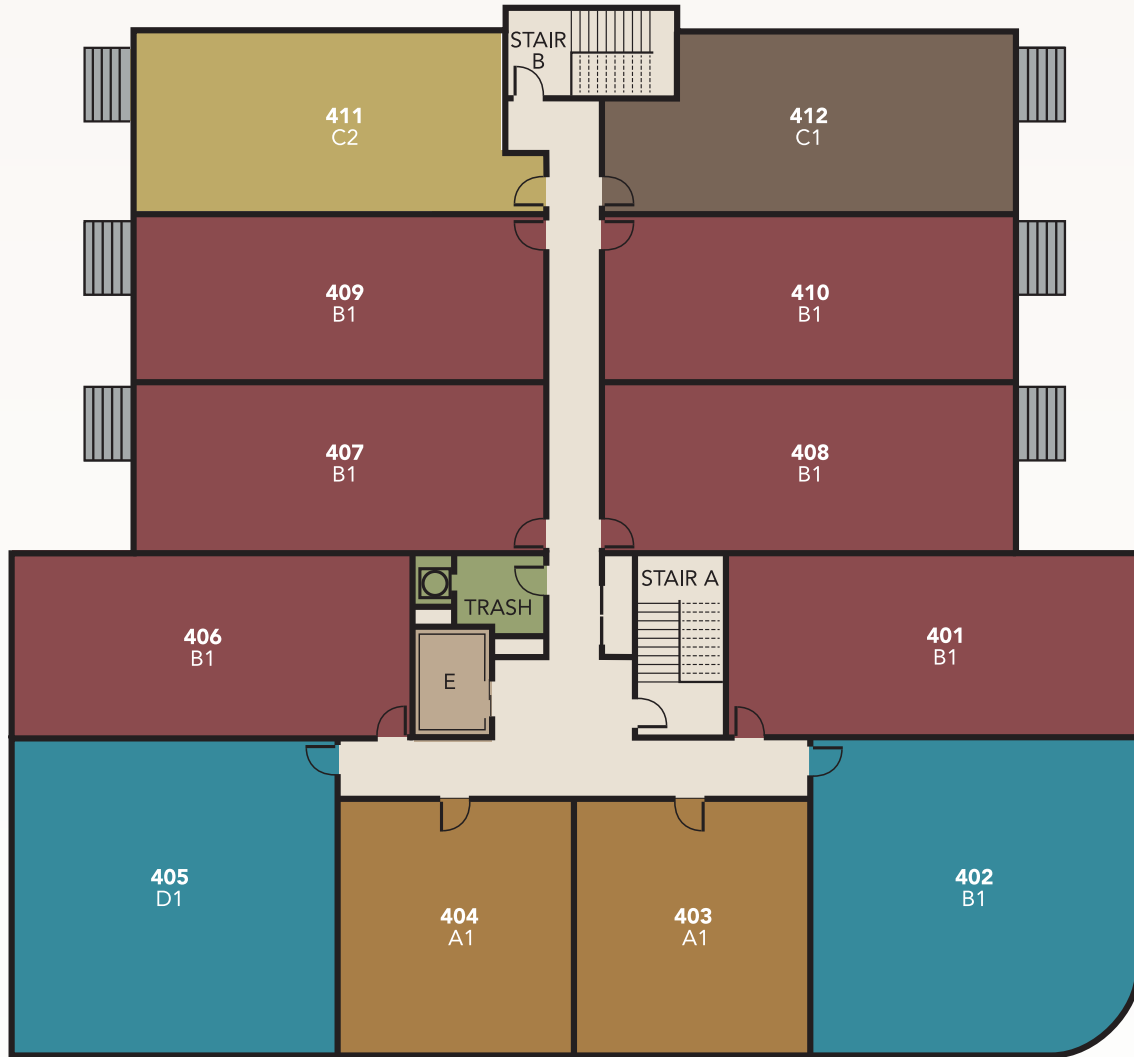

LEVEL 4

1050 James Street, Seattle, WA 98104

206.467.2679

www.Lexingtonseattle.com