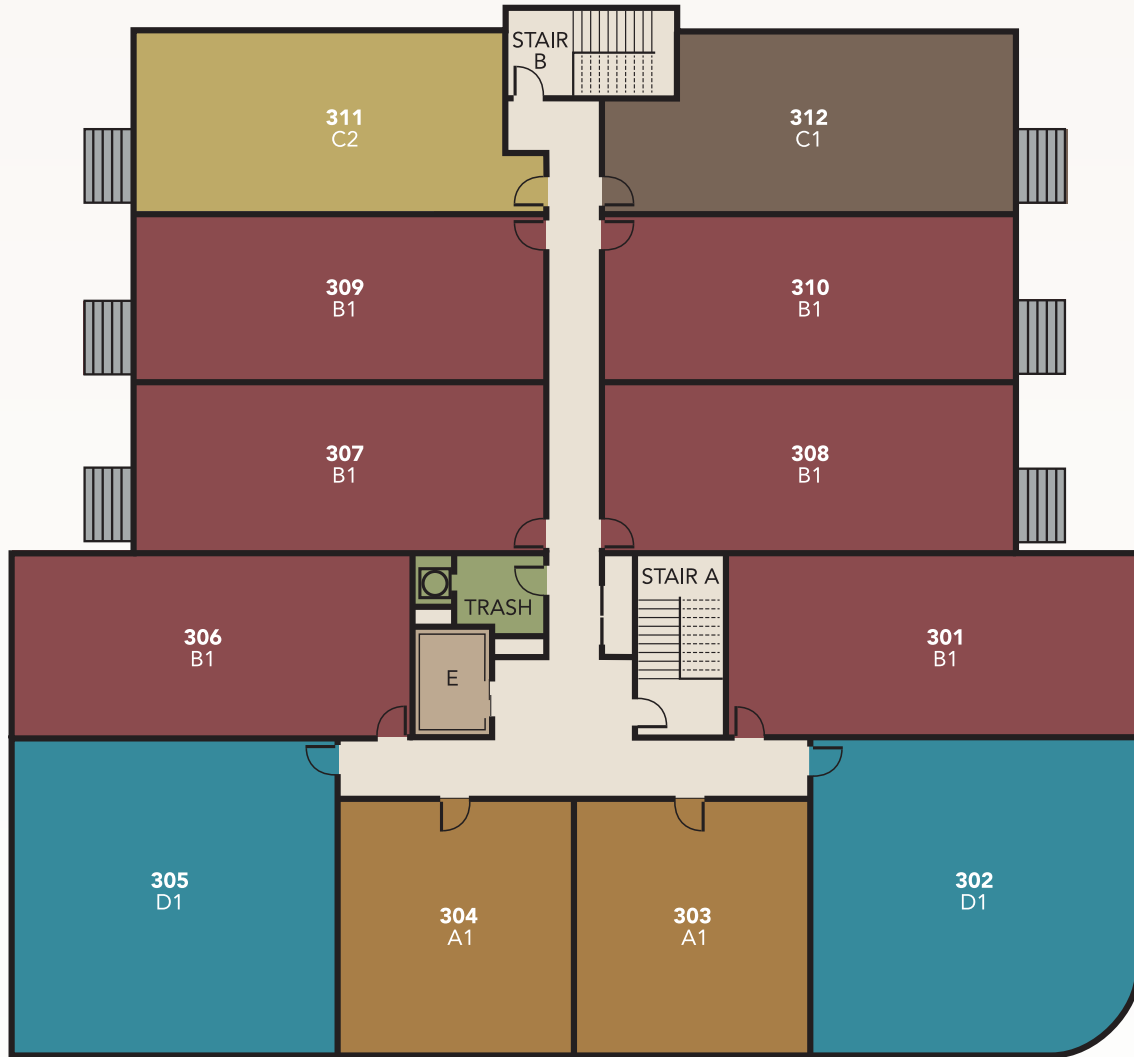

LEVEL 3

1050 James Street, Seattle, WA 98104

206.467.2679

www.Lexingtonseattle.com