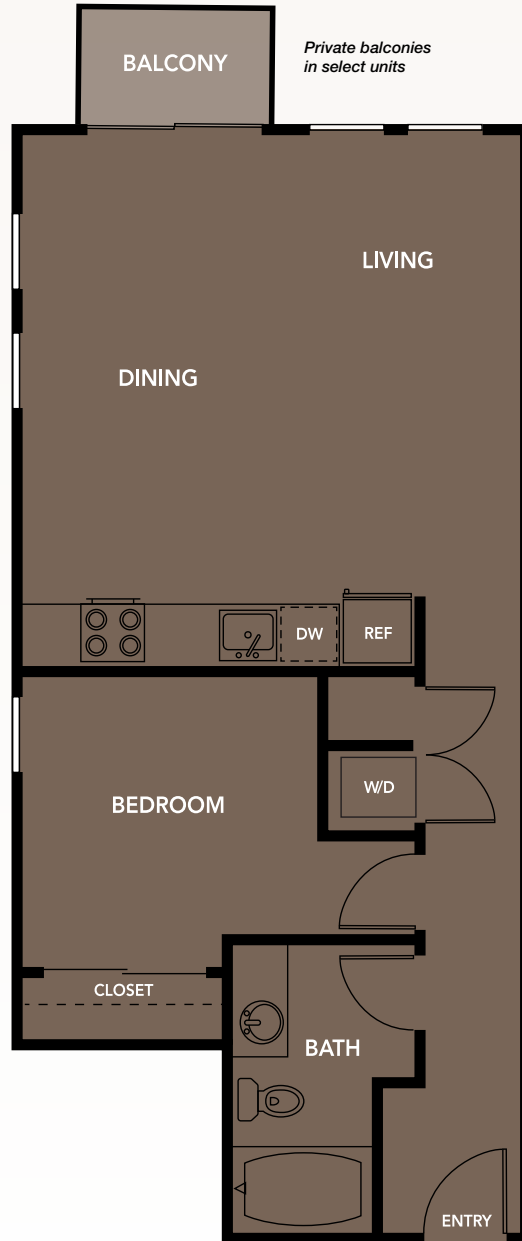

THE JEFFERSON

ONE BEDROOM, ONE BATH | 702-737 SQUARE FEET (C1)

1050 James Street, Seattle, WA 98104

206.467.2679

www.Lexingtonseattle.com