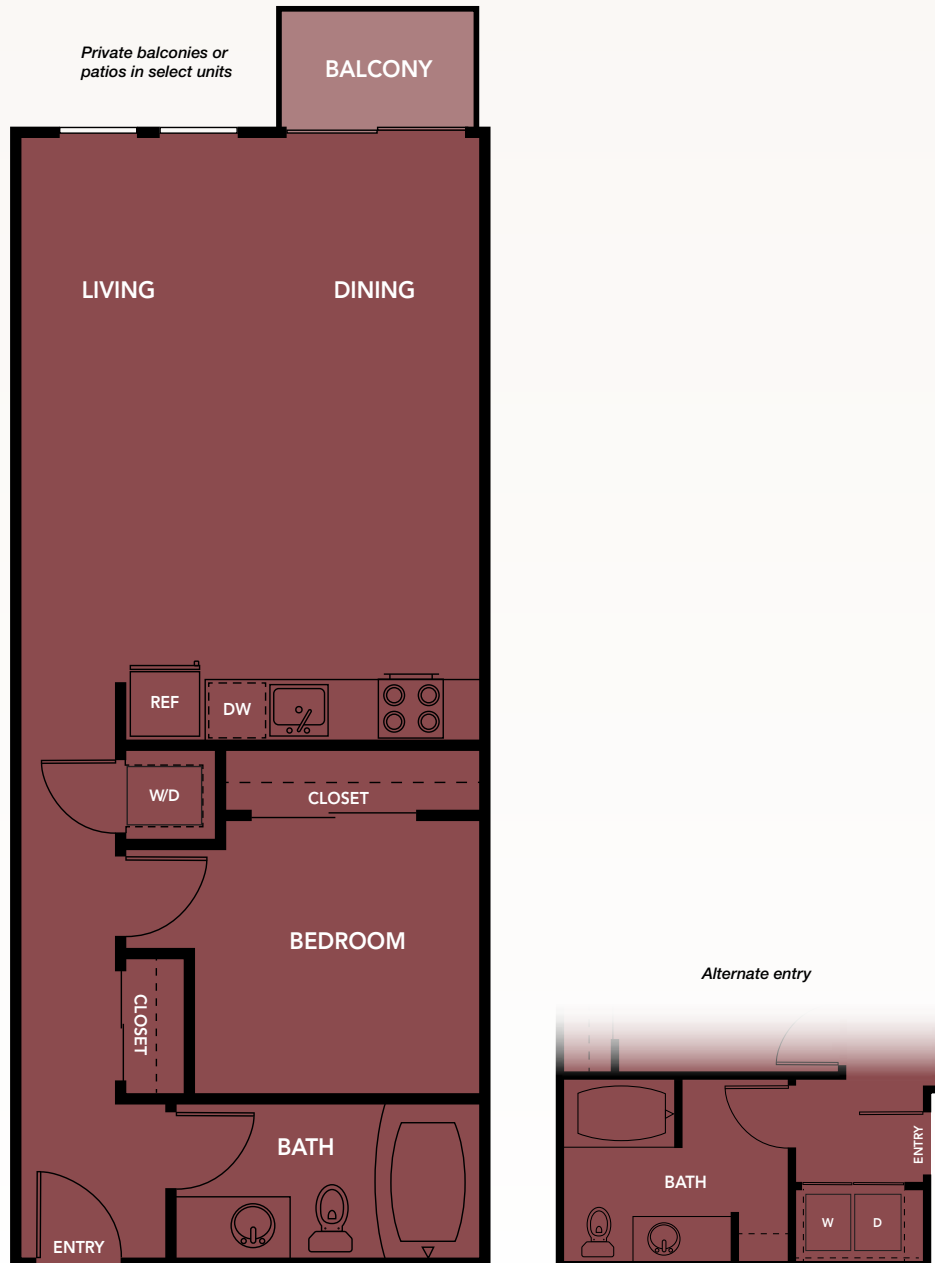

THE CHERRY

ONE BEDROOM, ONE BATH | 690-733 SQUARE FEET (B1)

1050 James Street, Seattle, WA 98104

206.467.2679

www.Lexingtonseattle.com