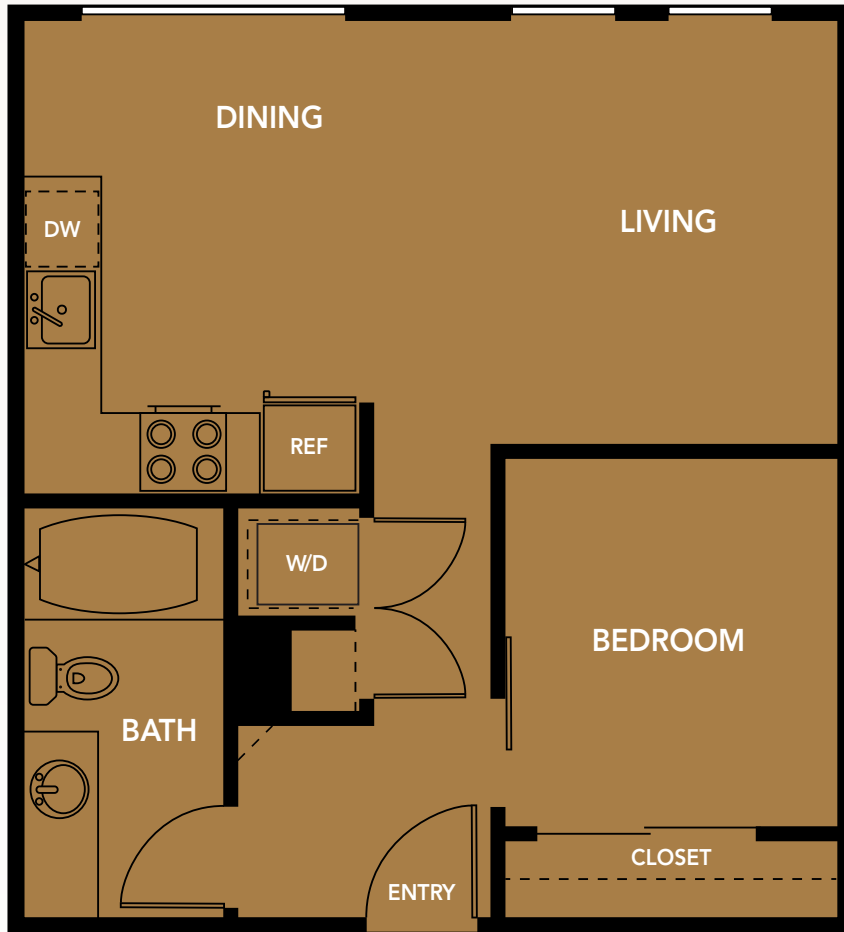

THE ALDER

ONE BEDROOM, ONE BATH | 603 SQUARE FEET (A1)

1050 James Street, Seattle, WA 98104

206.467.2679

www.Lexingtonseattle.com